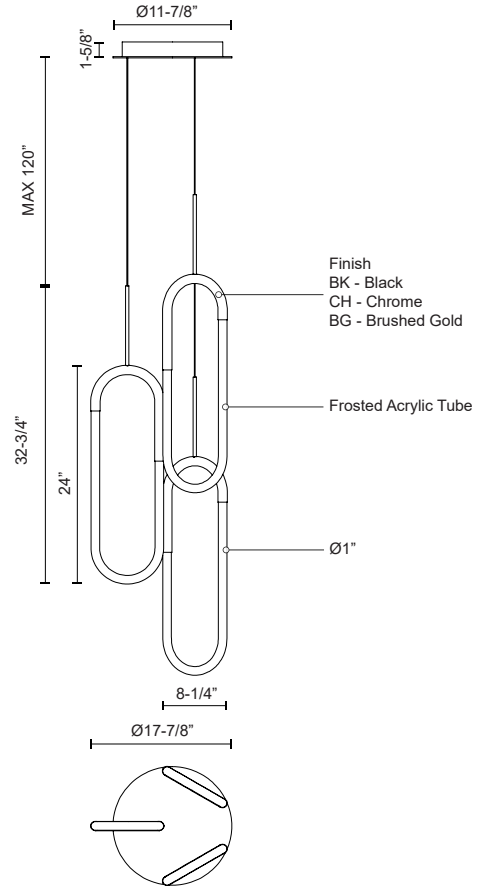

HURON MP95103

PENDANTS

PROJECT

MP95103-BK
Black

MP95103-CH
Chrome

MP95103-BG
Brushed Gold

SPECIFICATION DETAILS

Fixture Dimensions	D17-7/8" x H32-3/4"
Light Source	LED with DC Driver
Wattage	30W
Total Lumens	2550lm
Delivered Lumens	1650lm*
Voltage	120V
Color Temperature	3000K
CRI (Ra)	90CRI
Optional Color Temps	2700K - 5000K Available, Minimum Order Quantities Apply
LED Rated Life	50,000 hours
Dimming	100% - 10%, TRIAC or ELV Dimmer (Not Included)
Diffuser Details	Frosted acrylic diffuser
Adjustable	Yes
Wire Length	120" Max
Wire Type	Black Coaxial Wire
Minimum Hang Height	38"
Sloped Ceiling Adaptable	Yes
Location	Dry
CEC Title 24 JA8	Yes, JA8-2022
Canopy Dimensions	D11-7/8" x H1-5/8"
Paint Finish	BG01; BK01; CH01;

* For custom options, consult factory for details.

* For warranty information, please visit www.kuzcolighting.com/warranty

DESCRIPTION

Extruded aluminum body, acrylic frosted tube, matte powder-coated or plated finish